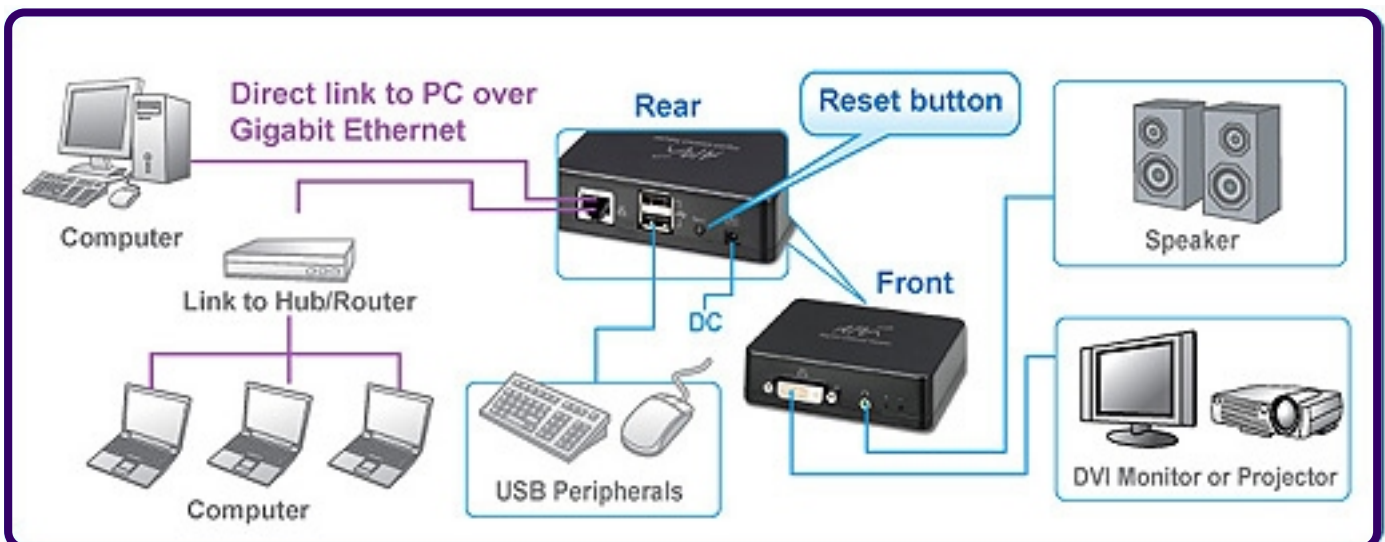

Packaging:

- A/V over Gigabit Ethernet Adapter x1
- Power Adapter x1
- CD (Driver and User's Manual) x1
- Quick Installation Guide x1