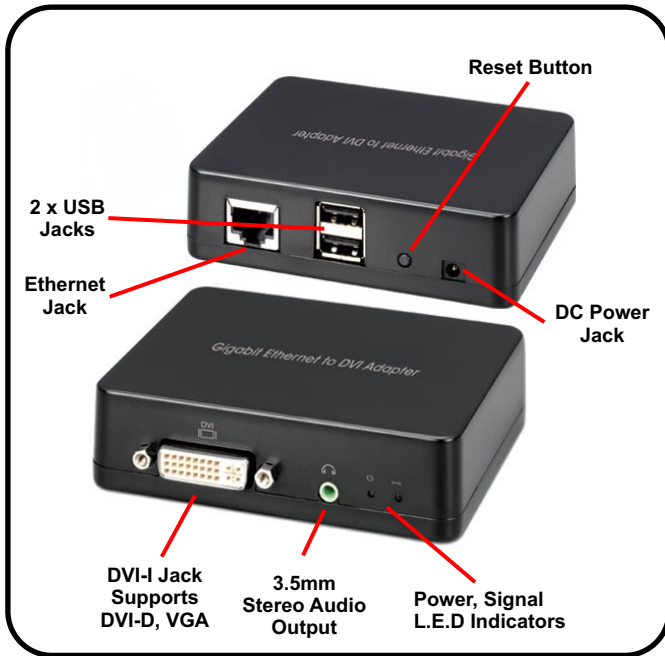

40-AE6200 Audio-Video Over Gigabit Ethernet Adapter

The 40-AE6200 A/V over Gigabit Ethernet Adapter enables you to easily connect a monitor or projector, (DVI-D, VGA) viewable from any computer loaded with the software to extend your PC or Laptops video display over your network, viewable in mirrored or extended desktop mode. You have full access remotely using a mouse, keyboard or any USB 1.1, 2.0 compatible device. The display stations can be up 100 meters away from your computer with CAT6 cable. This unit will work with 100Mbps networks but video playback will be limited to lower compressed video codecs.

Features:

- * Compatible with Gigabit Ethernet specification.
- * LCD monitor or projector shared through Gigabit Ethernet port.
- * Display remote control.
- * Resolution can be supported up to 1920x1080.
- * Input: Gigabit Ethernet interface; Output: DVI interface, digital-analog.
- * Long transmission distance up to 100 meters.
- * Plug and play.

Specifications:

- * Compliant with IEEE 802.3ab
- * Compliant with USB 1.1/2.0 Specification
- * Supports 1 DVI port, 1 audio port and 2 downstream ports of USB 2.0
- * Support 1 LED for LAN status and 1 LED for power status.
- * Powered by external adapter (5V/2.5A) Included.
- * Housing: Plastic