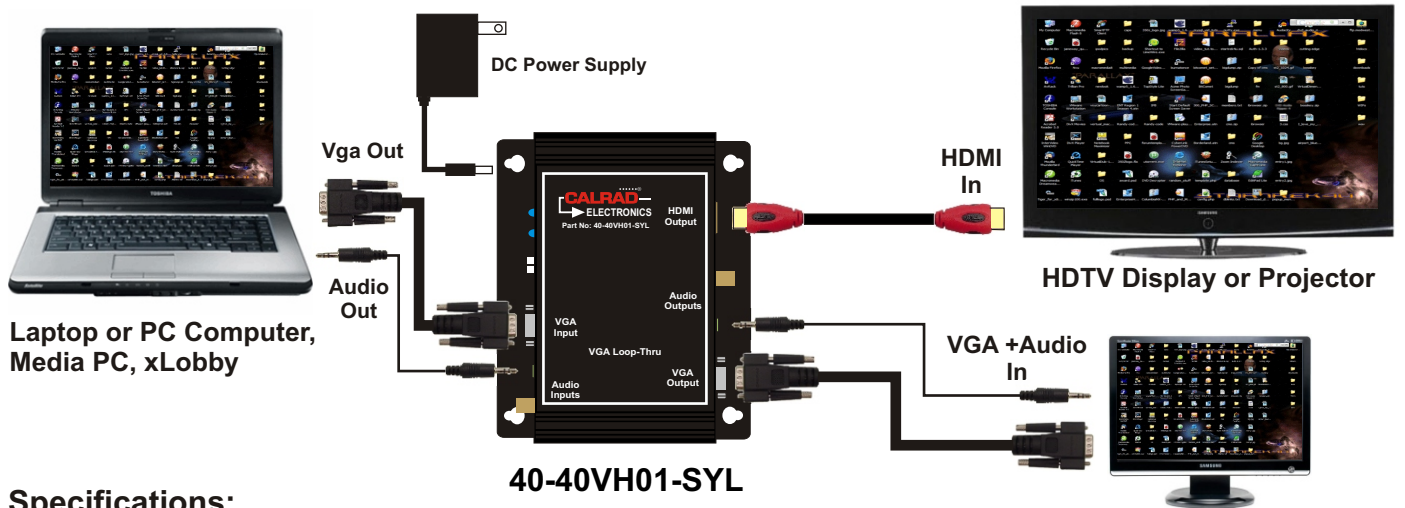

Calrads new 40-40VH01-SYL video converter provides a simple method to allow PC users to show their image not only on their PC's monitor but also on there HD television by converting VGA, RGB+HV into HDMI-HDTV.

The converter also has a selectable dip switch for 3.5mm stereo jack R/L audio or digital audio RCA jack for maximum analog or digital audio performance. This audio feature offers solutions for digital entertainment center to conference room presentation, school and corporate training environments. This product converts the VGA signal to HDMI at the resolution of the VGA video source. If the VGA source is set to 480i, 720p or 1080i, 1080p. Then it will convert to HDMI at the same corresponding resolution. 1Ft. Male to Male VGA cable included. VGA, Analog and Digital audio pass-thru jacks.

## VGA + Audio Conversion to HDMI

Laptop or PC Computer,  
 Media PC, xLobby

HDTV Display or Projector

PC Monitor with Audio

**Specifications:**

Input Signal: VGA (DB15 Jack), 1920 x 1080 max, (3.5mm Jack) Analog Stereo Audio or (RCA Jack) Digital Audio  
 Output Signal Loop (VGA, Analog Stereo + Digital Audio)  
 Output Signal: HDMI 1.3, supports DVI format, adapter not included  
 Audio Input Impedance: Analog Audio - 10K, Digital Audio - 75 Ohms  
 DC Power Coax Jack: 5Vdc, 500ma  
 Size: L - 3.75" x W - 4.75" x H - 1.25"  
 Environmental Operating Temperature 0 to +70 c  
 Operating Humidity 10% to 85 % RH (no condensation) Storage Temperature -10 to +80 c Storage Humidity 5% to 95 % RH (no condensation)  
 Weight: 280g  
 Color: Black

**Supported VGA Resolutions:**  
 VGA 640x480 60Hz, 72Hz, 75hz 85Hz  
 800x600 60Hz, 72Hz, 75Hz, 85Hz  
 1024x768 60Hz 70Hz, 75Hz, 85Hz  
 1280x1024 60Hz, 75Hz, 85Hz  
 1600x1200 60Hz  
 1920x1080 60Hz