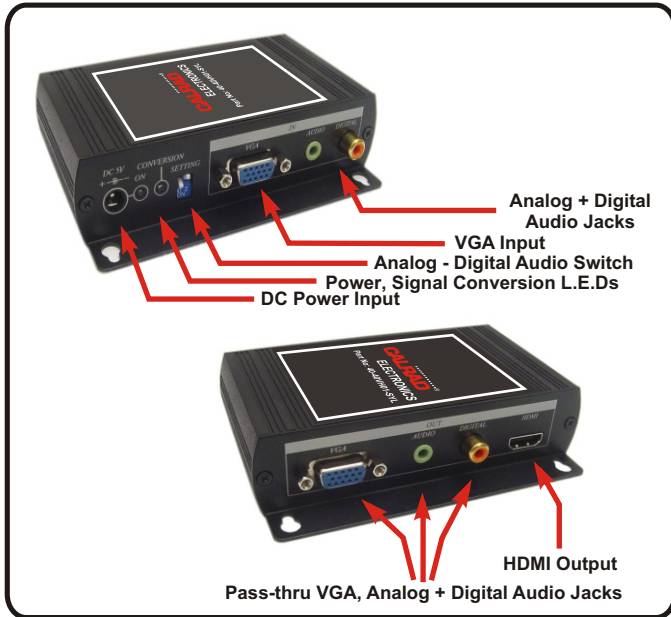

Calrads new 40-40VH01-SYL video converter provides a simple method to allow PC users to show their image not only on their PC's monitor but also on there HD television by converting VGA, RGB+HV into HDMI-HDTV.

The converter also has a selectable dip switch for 3.5mm stereo jack R/L audio or digital audio RCA jack for maximum analog or digital audio performance. This audio feature offers solutions for digital entertainment center to conference room presentation, school and corporate training environments. This product converts the VGA signal to HDMI at the resolution of the VGA video source. If the VGA source is set to 480i, 720p or 1080i, 1080p. Then it will convert to HDMI at the same corresponding resolution. 1Ft. Male to Male VGA cable included. VGA, Analog and Digital audio pass-thru jacks.

## VGA + Audio Conversion to HDMI

Laptop or PC Computer,  
 Media PC, xLobby

HDTV Display or Projector

PC Monitor with Audio

**Specifications:**

Input Signal: VGA (DB15 Jack), 1920 x 1080 max, (3.5mm Jack) Analog Stereo Audio or (RCA Jack) Digital Audio  
 Output Signal Loop (VGA, Analog Stereo + Digital Audio)  
 Output Signal: HDMI 1.3, supports DVI format, adapter not included  
 Audio Input Impedance: Analog Audio - 10K, Digital Audio - 75 Ohms  
 DC Power Coax Jack: 5Vdc, 500ma  
 Size: L - 3.75" x W - 4.75" x H - 1.25"  
 Environmental Operating Temperature 0 to +70 c  
 Operating Humidity 10% to 85 % RH (no condensation) Storage Temperature -10 to +80 c Storage Humidity 5% to 95 % RH (no condensation)  
 Weight: 280g  
 Color: Black