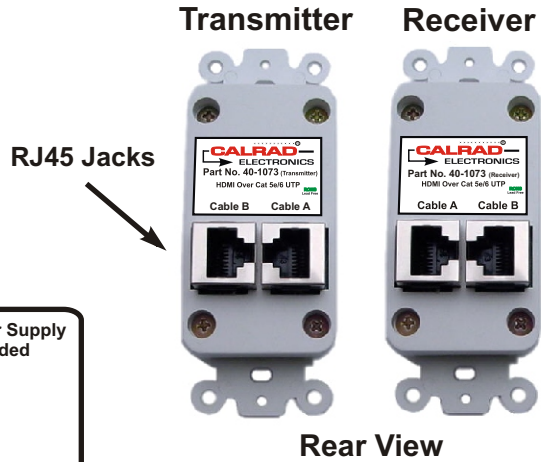

CALRAD
ELECTRONICS

819 N. Highland Ave.
Los Angeles, CA 90038

Tel (323) 465-2131, Fax (323) 465-3504
Visit us on the web at www.calrad.com

Part No. 40-1073
Active Decora Wallplate Balun,
HDMI over 2 Cat5e/Cat6 Cables

Transmitter

Please note ! Some distances may vary and are dependent on manufactures individual HDMI specifications. All products should be **fully tested** prior to committing to a UTP Cat5e, Cat6 solution and sealing long runs of cables inside walls, possibly compromising your installation.

**Plasma, LCD Monitor,
DLP Projector**

Specifications:

HDTV Resolutions: 480P, 720P, 1080I, 1080P (Max 4.95Gbps, HDMI 1.3)
Input TMDS Signal: 5Vpp, Input DDC 5Vpp
HDMI In/Out Connectors: 19 pin Female Jacks, 2 x RJ45 Shielded Jacks each unit.
DC Power Supply: 5V, 1A, Switchmode Regulated, 110-220Vac (Optional, only required when there is no power from the receiver side HDMI connector)
Housing: Plastic, White Color
Weight: 200g ea.
Dimensions: Transmitter / Receiver: L-2.91" x W-1.59" x D-1.25"