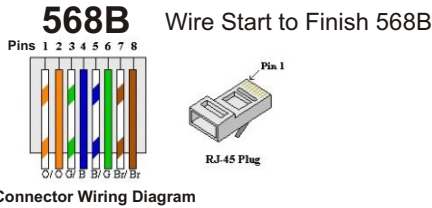

CALRAD
ELECTRONICS

819 N. Highland Ave.
Los Angeles, CA 90038

Tel (323) 465-2131, Fax (323) 465-3504
Visit us on the web at www.calrad.com

Part No. 40-1073
Active Decora Wallplate Balun,
HDMI over 2 Cat5e/Cat6 Cables

Transmitter

Please note ! Some distances may vary and are dependent on manufactures individual HDMI specifications. All products should be **fully tested** prior to committing to a UTP Cat5e, Cat6 solution and sealing long runs of cables inside walls, possibly compromising your installation.

**Plasma, LCD Monitor,
DLP Projector**

Specifications:

HDTV Resolutions: 480P, 720P, 1080I, 1080P (Max 4.95Gbps, HDMI 1.3)
Input TMDS Signal: 5Vpp, Input DDC 5Vpp
HDMI In/Out Connectors: 19 pin Female Jacks, 2 x RJ45 Shielded Jacks each unit.
DC Power Supply: 5V, 1A, Switchmode Regulated, 110-220Vac (Optional, only required when there is no power from the receiver side HDMI connector)
Housing: Plastic, White Color
Weight: 200g ea.
Dimensions: Transmitter / Receiver: L-2.91" x W-1.59" x D-1.25"