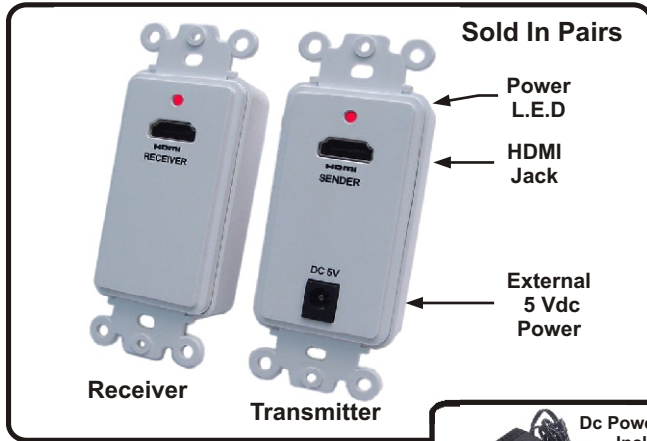

CALRAD
ELECTRONICS

819 N. Highland Ave.
Los Angeles, CA 90038

Tel (323) 465-2131, Fax (323) 465-3504
Visit us on the web at www.calrad.com

Part No. 40-1073
Active Decora Wallplate Balun,
HDMI over 2 Cat5e/Cat6 Cables

Transmitter

Please note ! Some distances may vary and are dependent on manufactures individual HDMI specifications. All products should be **fully tested** prior to committing to a UTP Cat5e, Cat6 solution and sealing long runs of cables inside walls, possibly compromising your installation.

**Plasma, LCD Monitor,
DLP Projector**

Specifications:

HDTV Resolutions: 480P, 720P, 1080I, 1080P (Max 4.95Gbps, HDMI 1.3)
Input TMDS Signal: 5Vpp, Input DDC 5Vpp
HDMI In/Out Connectors: 19 pin Female Jacks, 2 x RJ45 Shielded Jacks each unit.
DC Power Supply: 5V, 1A, Switchmode Regulated, 110-220Vac (Optional, only required when there is no power from the receiver side HDMI connector)
Housing: Plastic, White Color
Weight: 200g ea.
Dimensions: Transmitter / Receiver: L-2.91" x W-1.59" x D-1.25"