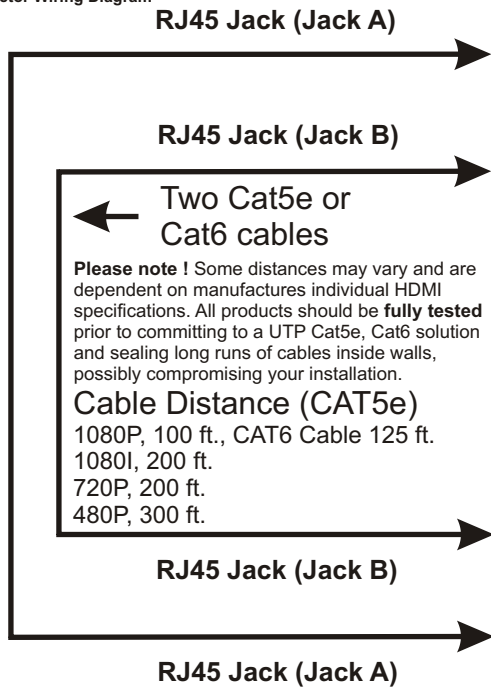

CALRAD
ELECTRONICS

819 N. Highland Ave.
Los Angeles, CA 90038

Tel (323) 465-2131, Fax (323) 465-3504
Visit us on the web at www.calrad.com

Part No. 40-1073
Active Decora Wallplate Balun,
HDMI over 2 Cat5e/Cat6 Cables

Transmitter

Please note ! Some distances may vary and are dependent on manufactures individual HDMI specifications. All products should be **fully tested** prior to committing to a UTP Cat5e, Cat6 solution and sealing long runs of cables inside walls, possibly compromising your installation.

Cable Distance (CAT5e)
1080P, 100 ft., CAT6 Cable 125 ft.
1080I, 200 ft.
720P, 200 ft.
480P, 300 ft.

HDMI-Input

Up to 6 Ft. HDMI Cable Max

Receiver

HDMI-Output

Up to 6 Ft. HDMI Cable Max

**Satellite, STB,
Media PC, Bluray**

**Plasma, LCD Monitor,
DLP Projector**

Specifications:

HDTV Resolutions: 480P, 720P, 1080I, 1080P (Max 4.95Gbps, HDMI 1.3)
Input TMDS Signal: 5Vpp, Input DDC 5Vpp
HDMI In/Out Connectors: 19 pin Female Jacks, 2 x RJ45 Shielded Jacks each unit.
DC Power Supply: 5V, 1A, Switchmode Regulated, 110-220Vac (Optional, only required when there is no power from the receiver side HDMI connector)
Housing: Plastic, White Color
Weight: 200g ea.
Dimensions: Transmitter / Receiver: L-2.91" x W-1.59" x D-1.25"